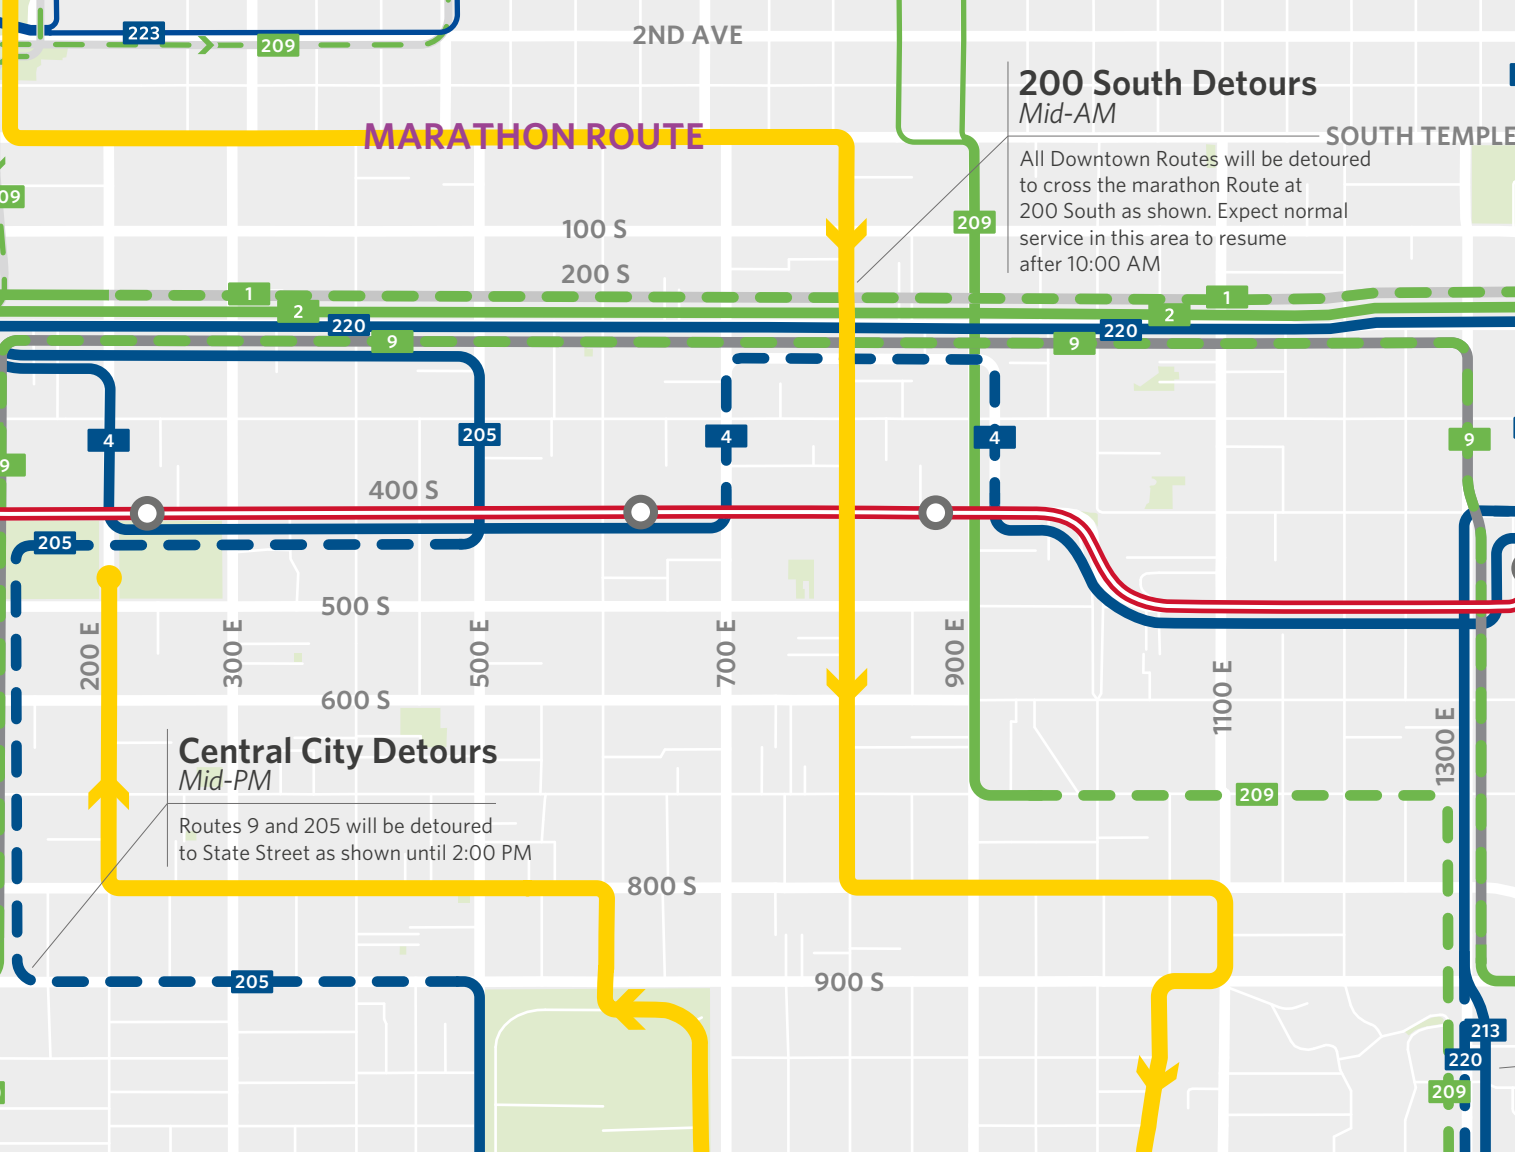

## Legend

Marathon Route

Rail

TRAX Red Line  
 Light rail service running every 15 minutes

Bus

200 Frequent bus  
 Runs every 15 minutes

220 Regular bus  
 Runs every 30 or more minutes

Detour Routings

### State Street Detours Mid-AM

Service on State Street will be southbound only while runners are present. Northbound Detours to west temple as shown expect regular service to resume after 9:30 AM

### 200 South Detours Mid-AM

All Downtown Routes will be detoured to cross the marathon Route at 200 South as shown. Expect normal service in this area to resume after 10:00 AM

### Central City Detours Mid-PM

Routes 9 and 205 will be detoured to State Street as shown until 2:00 PM