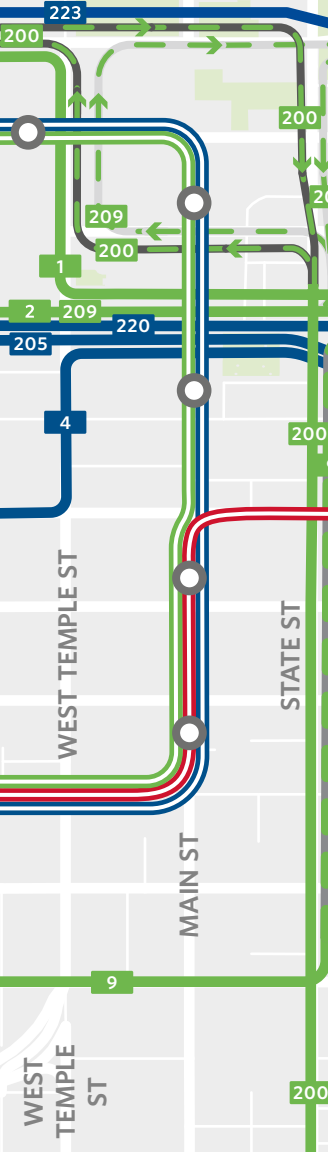

## Legend

Marathon Route

Rail

TRAX Red Line  
 Light rail service running every 15 minutes

Bus

200 Frequent bus  
 Runs every 15 minutes

220 Regular bus  
 Runs every 30 or more minutes

Detour Routings

### State Street Detours Mid-AM

Service on State Street will be southbound only while runners are present. Northbound Detours to west temple as shown expect regular service to resume after 9:30 AM

### 200 South Detours Mid-AM

All Downtown Routes will be detoured to cross the marathon Route at 200 South as shown. Expect normal service in this area to resume after 10:00 AM

### Central City Detours Mid-PM

Routes 9 and 205 will be detoured to State Street as shown until 2:00 PM