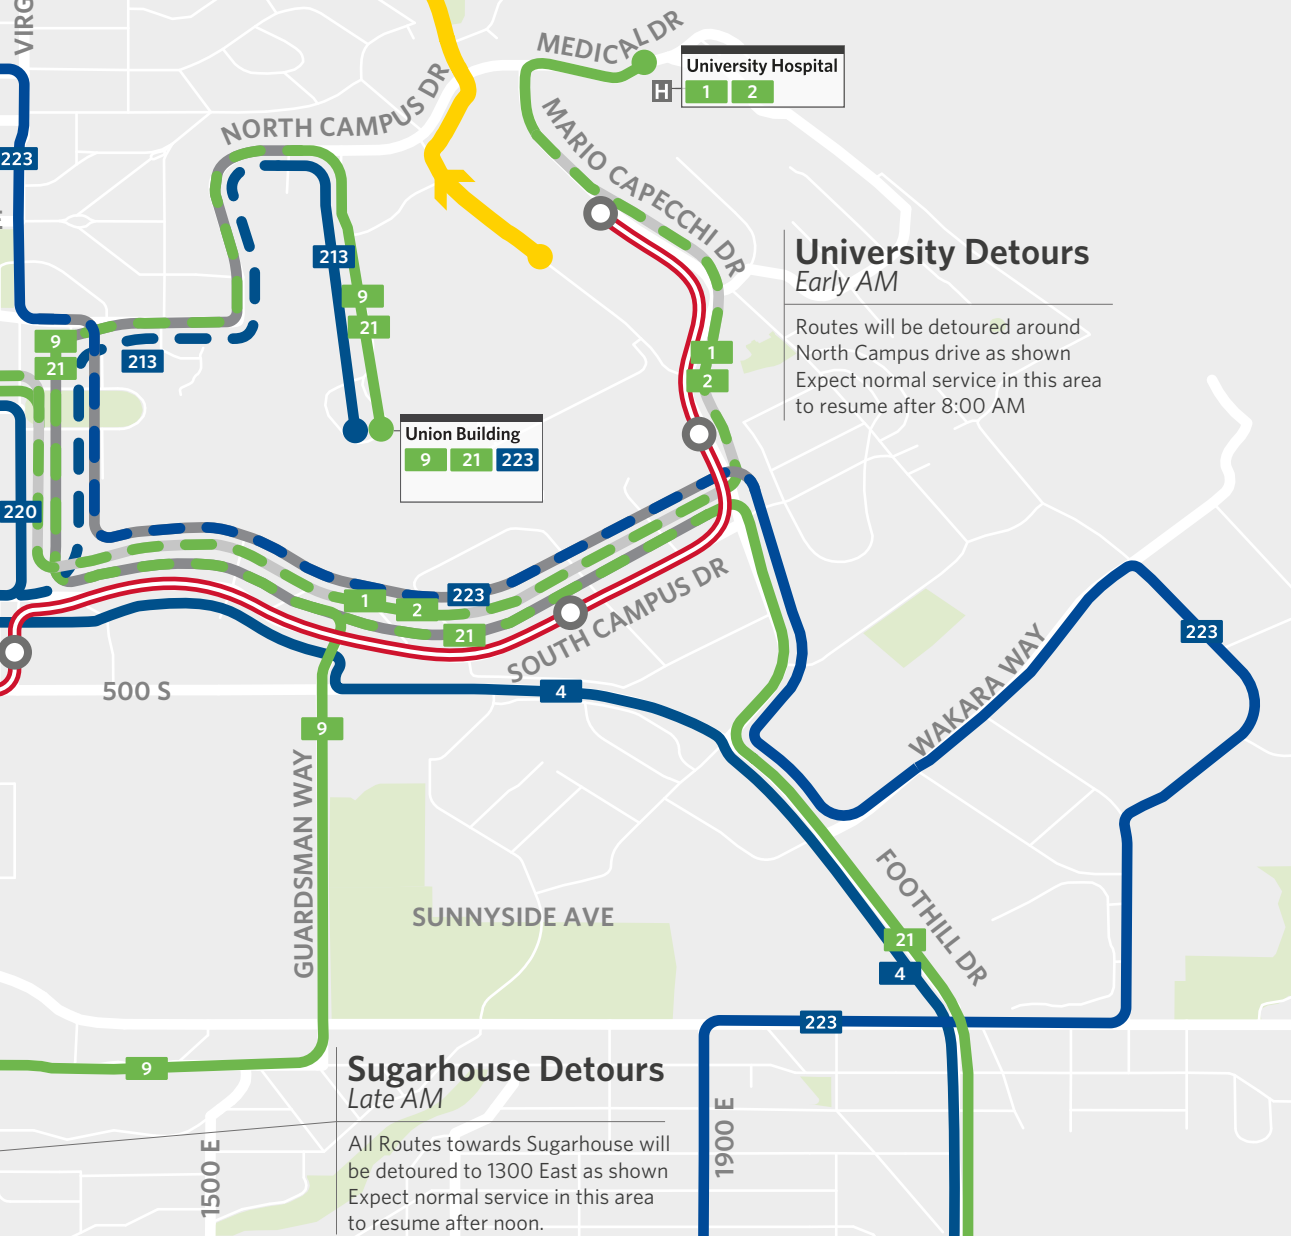

### State Street Detours Mid-AM

Service on State Street will be southbound only while runners are present. Northbound Detours to west temple as shown expect regular service to resume after 9:30 AM

### 200 South Detours Mid-AM

All Downtown Routes will be detoured to cross the marathon Route at 200 South as shown. Expect normal service in this area to resume after 10:00 AM

### Central City Detours Mid-PM

Routes 9 and 205 will be detoured to State Street as shown until 2:00 PM

### Sugarhouse Detours Late AM

All Routes towards Sugarhouse will be detoured to 1300 East as shown. Expect normal service in this area to resume after noon.