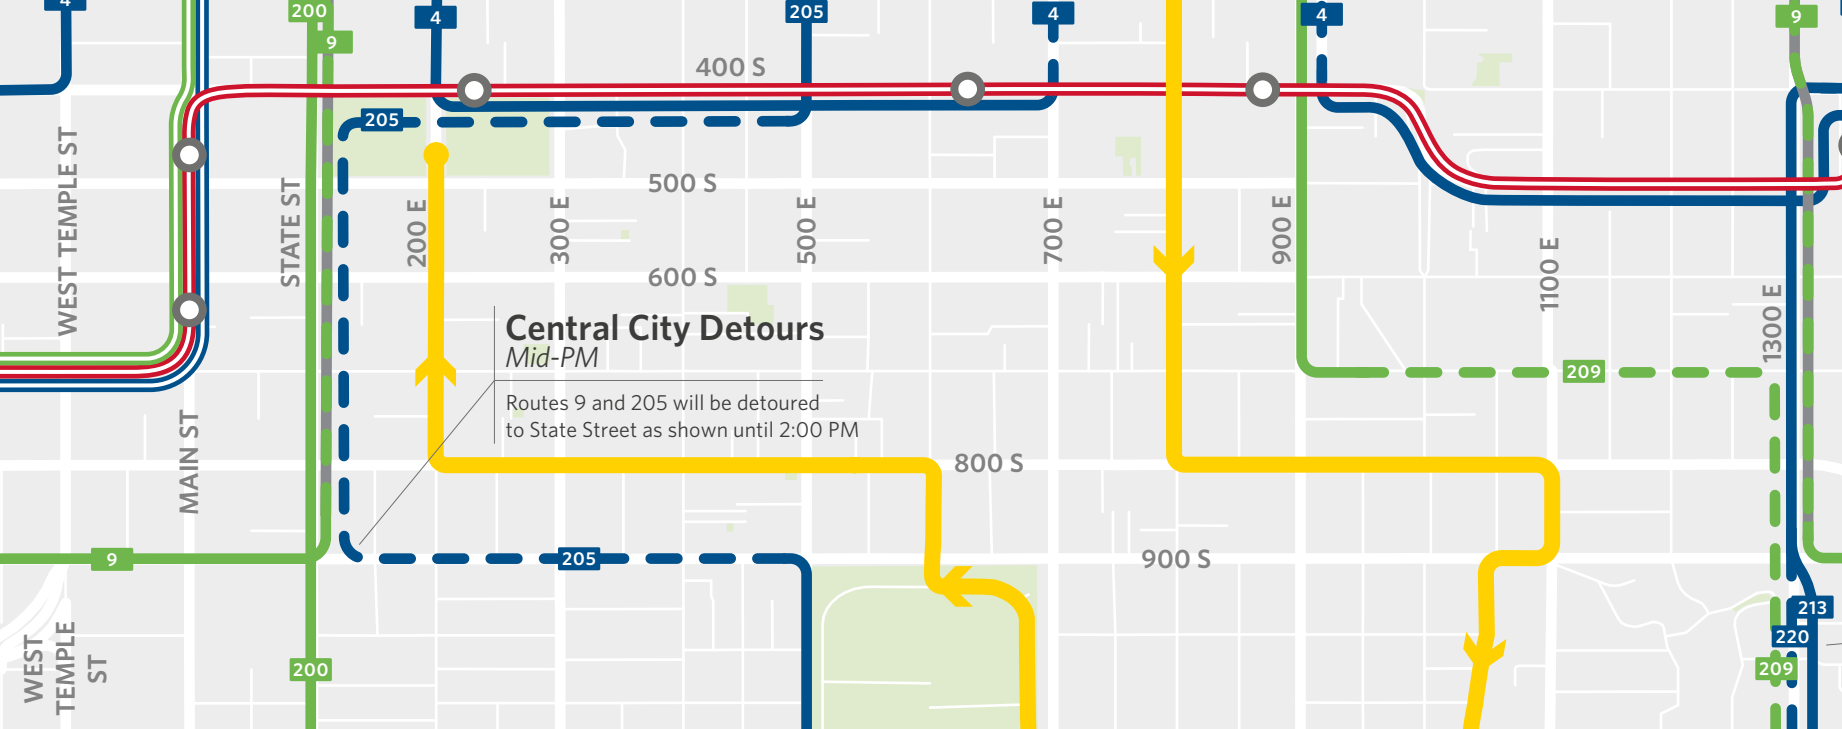

## Legend

Marathon Route

Rail

TRAX Red Line  
 Light rail service running every 15 minutes

Bus

200 Frequent bus  
 Runs every 15 minutes

220 Regular bus  
 Runs every 30 or more minutes

Detour Routings

### State Street Detours Mid-AM

Service on State Street will be southbound only while runners are present. Northbound Detours to west temple as shown expect regular service to resume after 9:30 AM

### 200 South Detours Mid-AM

All Downtown Routes will be detoured to cross the marathon Route at 200 South as shown. Expect normal service in this area to resume after 10:00 AM

### Central City Detours Mid-PM

Routes 9 and 205 will be detoured to State Street as shown until 2:00 PM