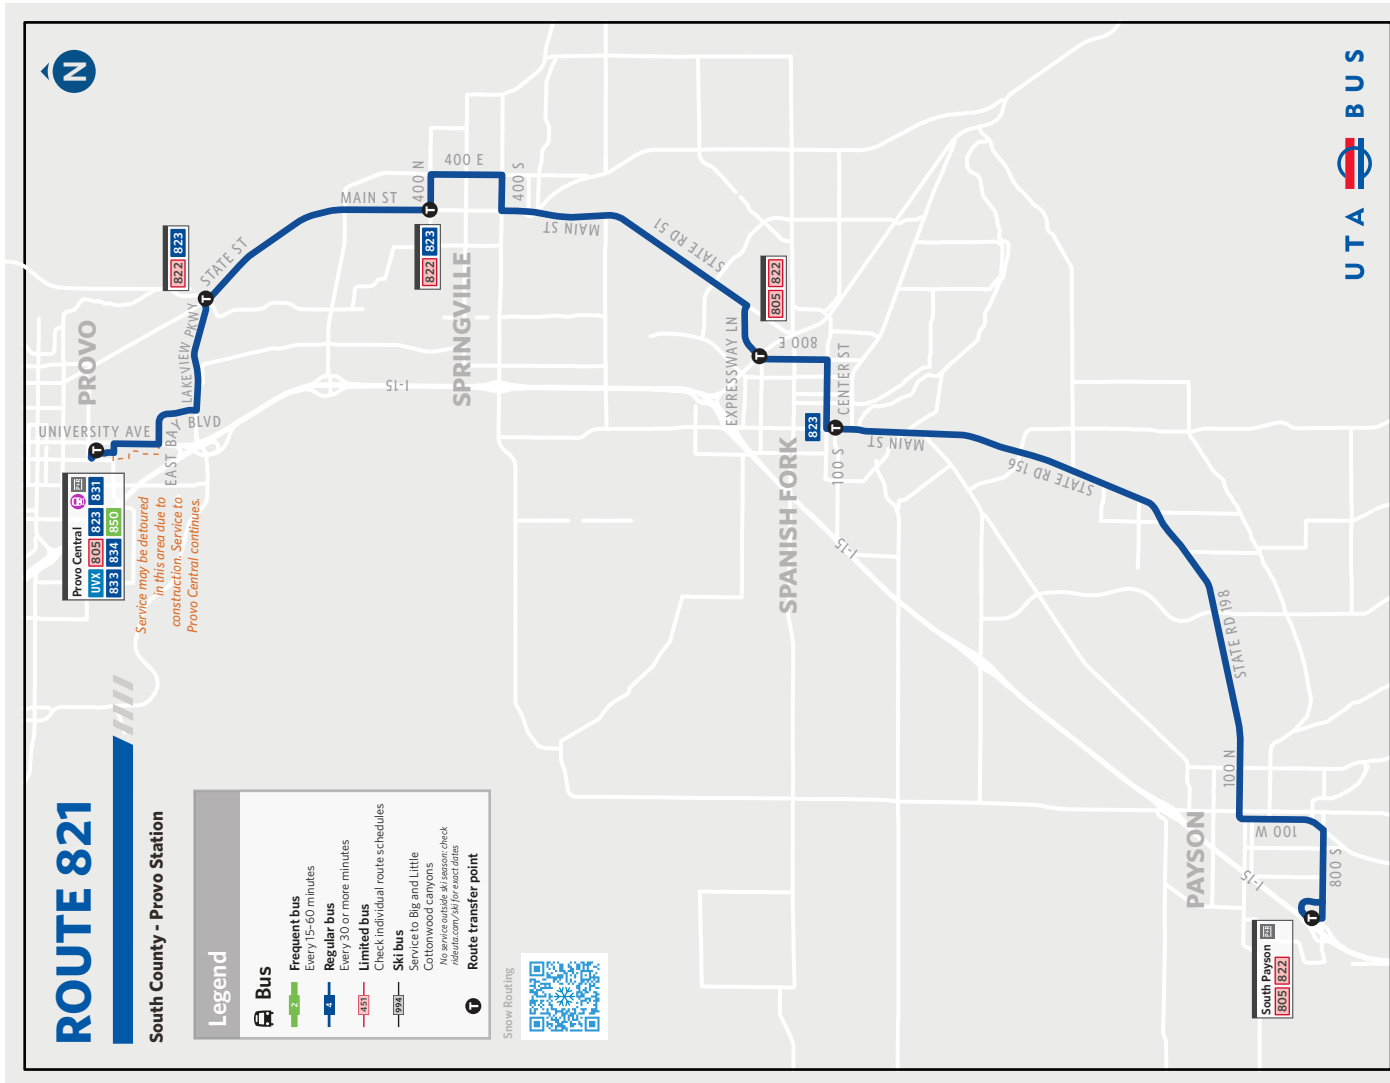

ROUTE 821

INFORMATION
801-RIDE-UTA (801-743-3882)
www.rideuta.com

HOW TO USE THIS SCHEDULE

Determine your timepoint based on when you want to leave or when you want to arrive. Read across for your destination and down for your time and direction of travel. A route map is provided to help you relate to the timepoints shown. Weekday, Saturday, and Sunday schedules may differ from one another.

TRANSFERS

Upon payment of a fare, a transfer is good for travel in any direction, including a return trip, for 2 hours. If transferring to a more expensive service, transfer value equals the regular cash fare.

Visit rideuta.com/snow for information about snow routing.

821

South Utah County/
Provo Central Station

Provo Central Station

Springville

Spanish Fork

Salem

Payson

South to Payson

Provo Central Station	900 N & Main (Springville)	400 S & Main (Springville)	Expressway Lane & Hwy 6	Main & Center (Spanish Fork)	Hwy 198 & Main (Salem)	800 S & 1270 W (Payson)
7:50a	8:03a	8:09a	8:17a	8:22a	8:29a	8:41a
8:50a	9:03a	9:09a	9:17a	9:22a	9:29a	9:41a
9:50a	10:03a	10:09a	10:17a	10:22a	10:29a	10:41a
10:50a	11:03a	11:09a	11:17a	11:22a	11:29a	11:41a
11:50a	12:03p	12:09p	12:17p	12:22p	12:29p	12:41p
1:20p	1:33p	1:39p	1:47p	1:52p	1:59p	2:11p
2:20p	2:33p	2:39p	2:47p	2:52p	2:59p	3:11p
3:20p	3:33p	3:39p	3:47p	3:52p	3:59p	4:11p
4:20p	4:33p	4:39p	4:47p	4:52p	4:59p	5:11p
5:20p	5:33p	5:39p	5:47p	5:52p	5:59p	6:11p
6:20p	6:33p	6:39p	6:47p	6:52p	6:59p	7:11p
7:20p	7:33p	7:39p	7:47p	7:52p	7:59p	8:11p
8:20p	8:33p	8:39p	8:47p	8:52p	8:59p	9:11p