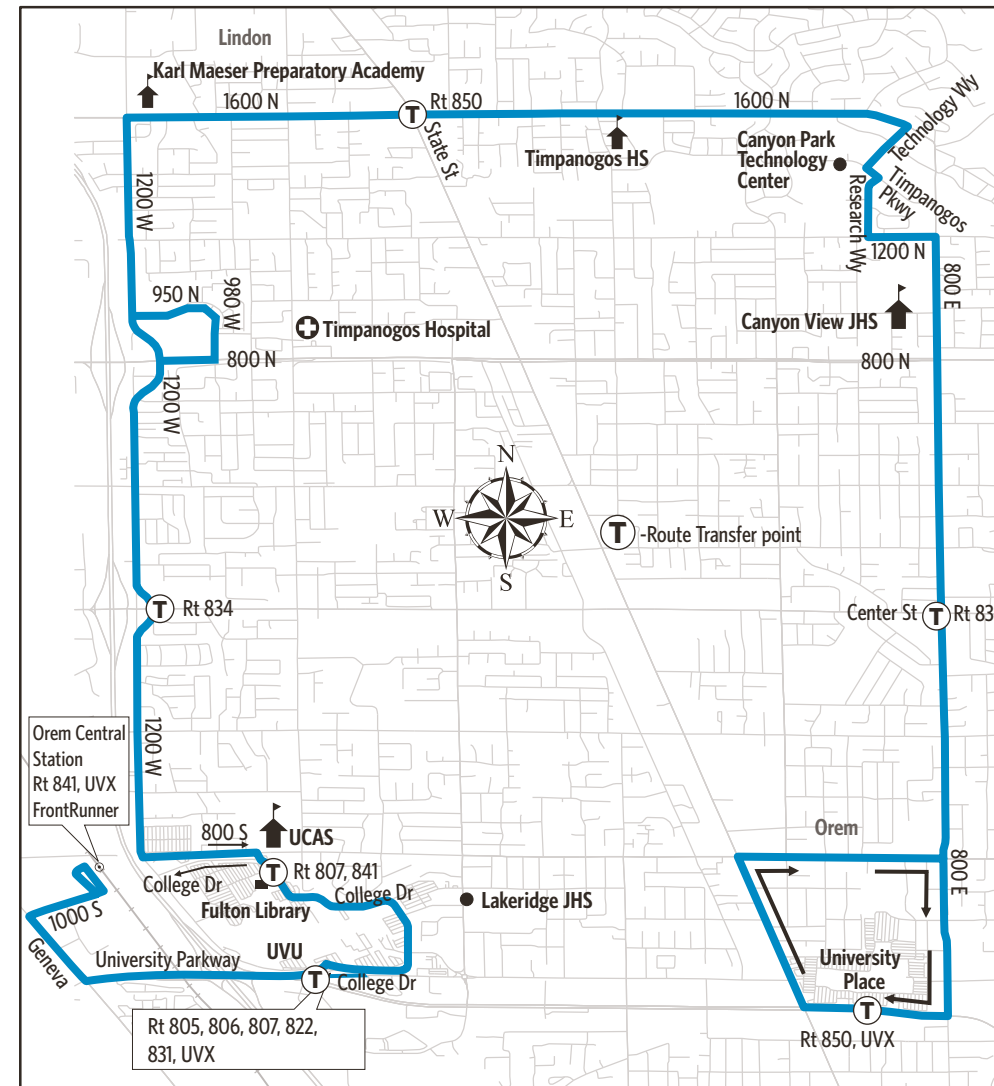

**Route 862-Orem East/West**

For Information Call 801-RIDE-UTA (801-743-3882)  
outside Salt Lake County 888-RIDE-UTA (888-743-3882)  
www.rideuta.com

**HOW TO USE THIS SCHEDULE**

Determine your timepoint based on when you want to leave or when you want to arrive. Read across for your destination and down for your time and direction of travel. A route map is provided to help you relate to the timepoints shown. Weekday, Saturday & Sunday schedules differ from one another.

Upon payment of a fare, a transfer is good for travel in any direction, including return trip, for two (2) hours until the time cut. The value of a transfer towards a fare on a more expensive service is the regular cash fare.

**SATURDAY**

**Eastbound to University Place Station  
Via 1600 North**

Orem Central Station	UVU Station	UVU Library	919 N 980 W	1600 N & State (Orem)	Canyon Park Technology Center	Center & 800 E (Orem)	University Place Station
609a	616a	618a	628a	635a	640a	646a	653a
709	716	718	728	735	740	746	753
809	816	818	828	835	840	846	853
909	916	918	928	935	940	946	953
1009	1016	1018	1028	1035	1040	1046	1053
1109	1116	1118	1128	1135	1140	1146	1153
1209p	1216p	1218p	1228p	1235p	1240p	1246p	1253p
109	116	118	128	135	140	146	153
209	216	218	228	235	240	246	253
309	316	318	328	335	340	346	353
409	416	418	428	435	440	446	453
509	516	518	528	535	540	546	553
609	616	618	628	635	640	646	653
709	716	718	728	735	740	746	753
809	816	818	828	835	840	846	853

Timepoints are approximate and may vary due to road and traffic conditions